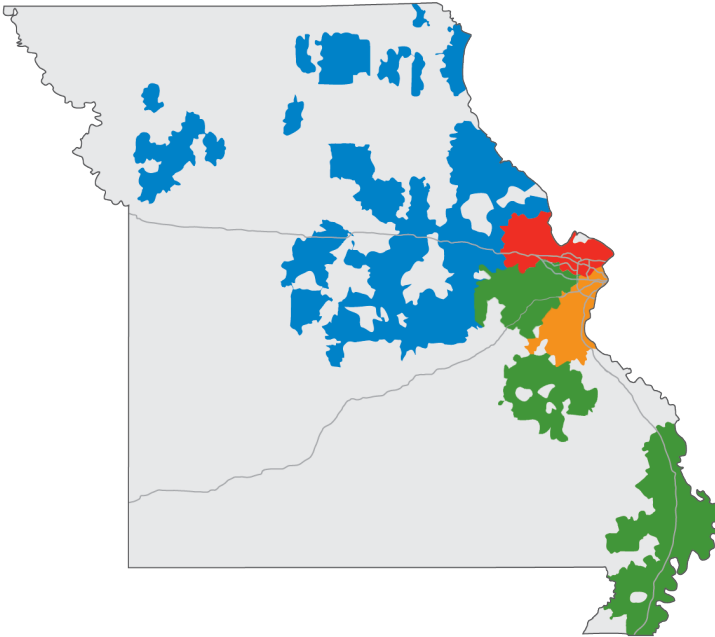

## Ameren Missouri Service Territory

### St. Louis City, South St. Louis County

### North St. Louis County, St. Charles County

## St. Louis Metro Region